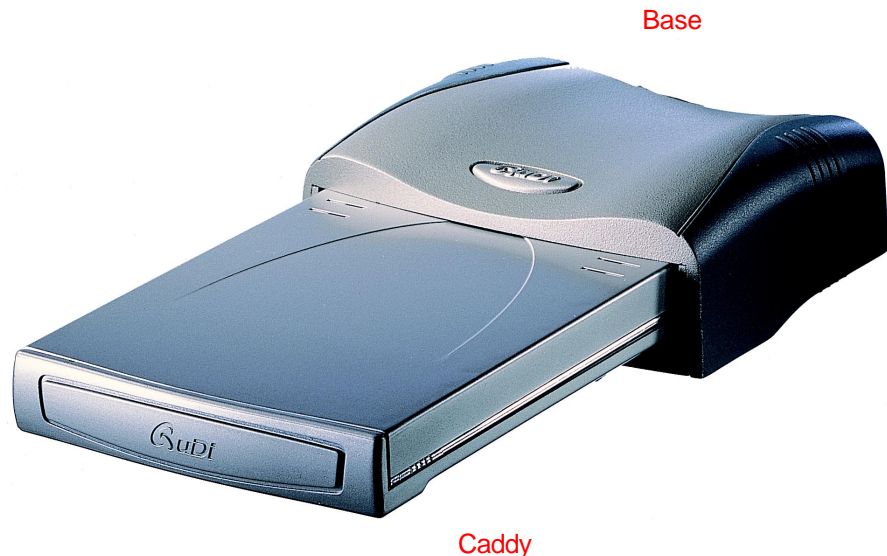

A QuDi caddy is great for storing super-sized MP3 files, video and graphics images, and game files. And the high capacity caddies allow you to pack everything you need into one caddy; no more shuffling between multiple disks. The Caddy is lightweight at 5 ounces and fits easily in a pocket, purse or briefcase. The QuDi Caddy transfers files at 1.2MB/s (USB) and 15MB/s (FireWire), which is perfect for data archiving, file sharing or multimedia applications. With the Macsense QuDi Portable Drive, you get more capacity, more speed, and more choices – all in a small, lightweight package!

Every Macsense QuDi Portable Drive comes bundled with a collection of useful software/utilities that allow you to do backups, organize your data and transfer data easily between platforms. Windows users can organize CDs with Virtual Drive, backup their hard drives with Backer 5, and transfer data easily between a PC and a Mac with MacDrive 2000. Smart Tool lets Mac users protect and configure Caddies for maximum security. The unique design of the Macsense QuDi Portable Drive, combined with these valuable software tools, make QuDi the best and most versatile solution in portable data storage.